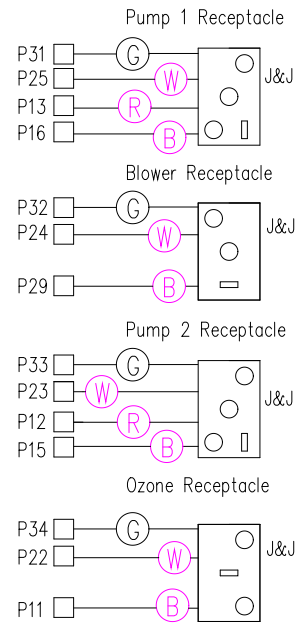

LEGEND	
□	- 1/4" QUICK CONNECT
▢	- 1/4" QUICK CONNECT PIGGYBACK
⊞	- FORK CONNECTOR
○	- RING CONNECTOR
▭	- SOCKET CONNECTOR
△	- PIN CONNECTOR

MUST USE:
9 PIN FEMALE
MATE 'N' LOC 2
PLUS CONNECTOR
31-0111-9
31-0113-9

HYDRO-QUIP
 CORONA, CA (909) 273-7575

Manufacture Notes:

Dwg. No.
H222A0-KPQUY68-54

Drawn
 CDV
 Date
 10.25.99
 Diagram No.
4210

Wire Color Code	
B - Black	G - Green
Br - Brown	Bl - Blue
R - Red	V - Violet
O - Orange	W - White
Y - Yellow	Gr - Gray