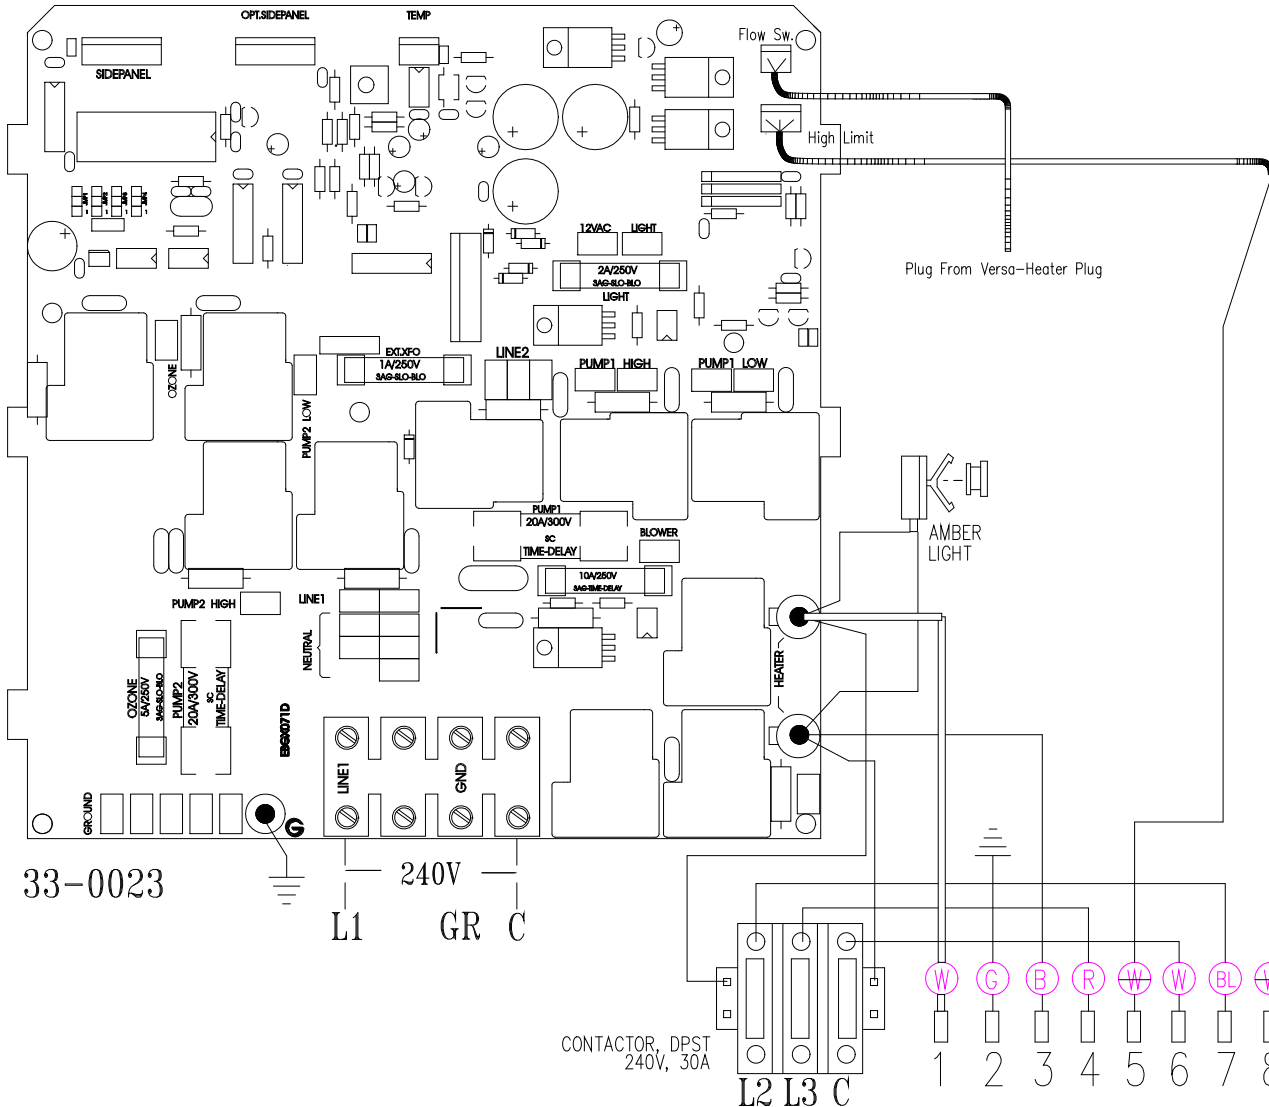

LEGEND	
□	- 1/4" QUICK CONNECT
▢	- 1/4" QUICK CONNECT PIGGYBACK
⊞	- FORK CONNECTOR
○	- RING CONNECTOR
▭	- SOCKET CONNECTOR
△	- PIN CONNECTOR

MUST USE:
9 PIN FEMALE
MATE 'N' LOC 2
PLUS CONNECTOR
31-0111-9
31-0113-9

HYDRO-QUIP
 CORONA, CA (909) 273-7575

Manufacture Notes:

Dwg. No.
H222A0-KPQUY68-54

Drawn
 CDV
 Date
 10.25.99
 Diagram No.
4210

Wire Color Code	
B - Black	G - Green
Br - Brown	Bl - Blue
R - Red	V - Violet
O - Orange	W - White
Y - Yellow	Gr - Gray