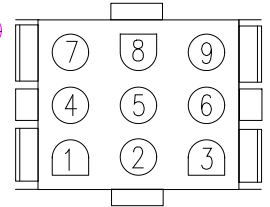

LEGEND	
□	- 1/4" QUICK CONNECT
▢	- 1/4" QUICK CONNECT PIGGYBACK
⊞	- FORK CONNECTOR
○	- RING CONNECTOR
▭	- SOCKET CONNECTOR
△	- PIN CONNECTOR

MUST USE:
9 PIN FEMALE
MATE 'N' LOC 2
PLUS CONNECTOR
31-0111-9
31-0113-9

HYDRO-QUIP
 CORONA, CA (909) 273-7575

Manufacture Notes:

Dwg. No.
H222A0-KPQUY68-54

Drawn
 CDV
 Date
 10.25.99
 Diagram No.
4210

Wire Color Code	
B - Black	G - Green
Br - Brown	Bl - Blue
R - Red	V - Violet
O - Orange	W - White
Y - Yellow	Gr - Gray