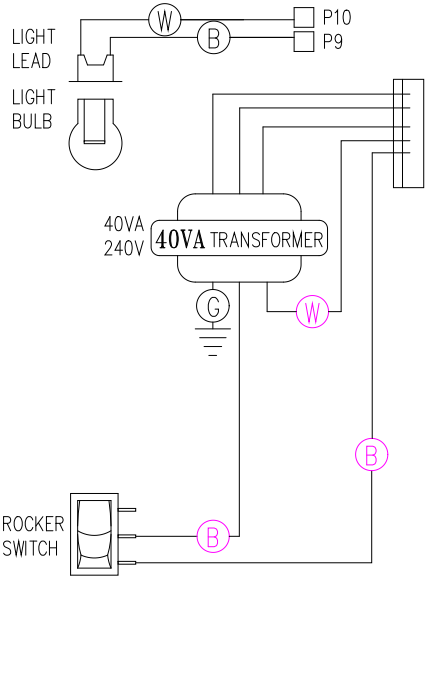

LEGEND	
□	- 1/4" QUICK CONNECT
▢	- 1/4" QUICK CONNECT PIGGYBACK
⊞	- FORK CONNECTOR
○	- RING CONNECTOR
▭	- SOCKET CONNECTOR
△	- PIN CONNECTOR

MUST USE:
9 PIN FEMALE
MATE 'N' LOC 2
PLUS CONNECTOR
31-0111-9
31-0113-9

HYDRO-QUIP
 CORONA, CA (909) 273-7575

Manufacture Notes:

Dwg. No.
H222A0-KPQUY68-54

Drawn
 CDV
 Date
 10.25.99
 Diagram No.
4210

Wire Color Code	
B - Black	G - Green
Br - Brown	Bl - Blue
R - Red	V - Violet
O - Orange	W - White
Y - Yellow	Gr - Gray